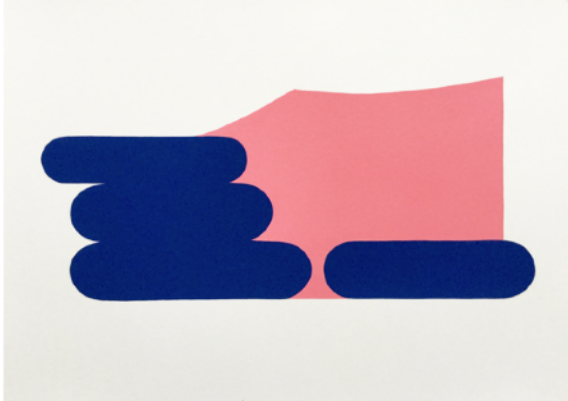

Euro 800
MBS Berlin, no frame

ARCHEGRAPH STUDY TAINAN, 2018

acrylic on paper
31x31 cm

Euro 860
MBS Berlin, no frame

ARCHEGRAPH STUDY TAINAN, 2018

acrylic on paper
31.5x30 cm

Euro 860
MBS Berlin, no frame

ARCHEGRAPH STUDY TAINAN, 2018