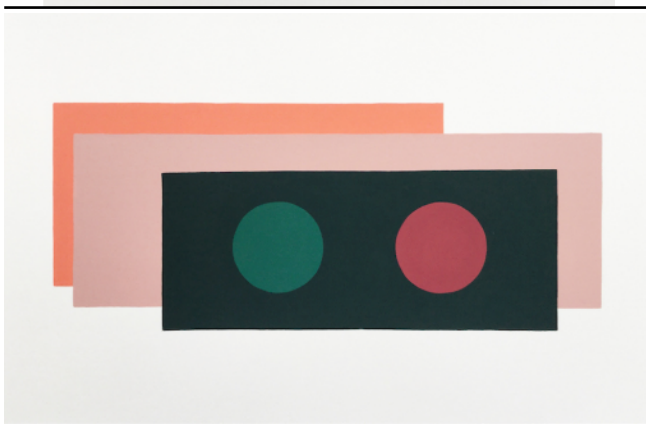

ARCHEGRAPH STUDY TAINAN, 2018

acrylic on paper
31x43 cm

Euro960
MBS Berlin, no frame

ARCHEGRAPH STUDY TAINAN, 2018

acrylic on paper
31x43.5 cm

Euro960
MBS Berlin, no frame

ARCHEGRAPH STUDY TAINAN, 2018

acrylic on paper
31x45 cm