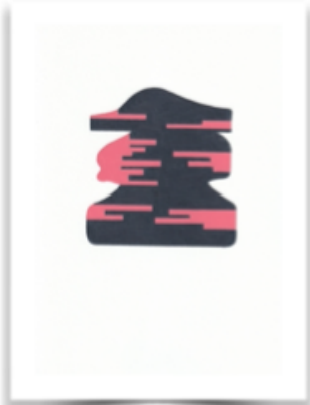

acrylic on paper
60x50 cm

Euro 1900
Paper Position Berlin, framed

URBAN ICONOGRAPHY, 2022

acrylic on paper
60x50 cm

Euro 1900
Paper Position Berlin, framed

URBAN ICONOGRAPHY, 2022

acrylic on paper
60x50 cm

Euro 1900
MBS Berlin, no frame

URBAN ICONOGRAPHY, 2022

colour pencil on paper
29x21 cm

Euro 960
Paper Position Berlin, framed, museum class

URBAN ICONOGRAPHY, 2022

colour pencil on paper
29x21 cm

Euro 960
Paper Position Berlin, framed, museum class