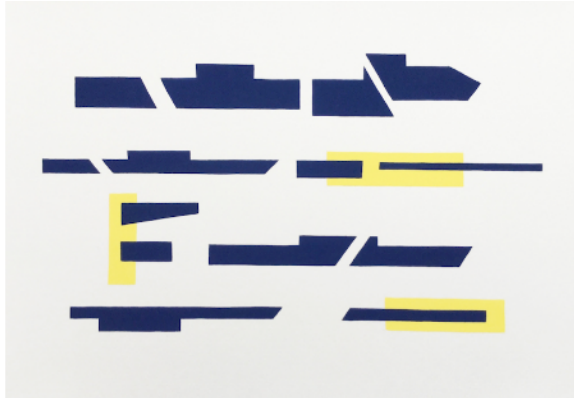

ARCHEGRAPH STUDY TAINAN, 2018

acrylic on paper
31x43.5 cm

Euro960
MBS Berlin, no frame